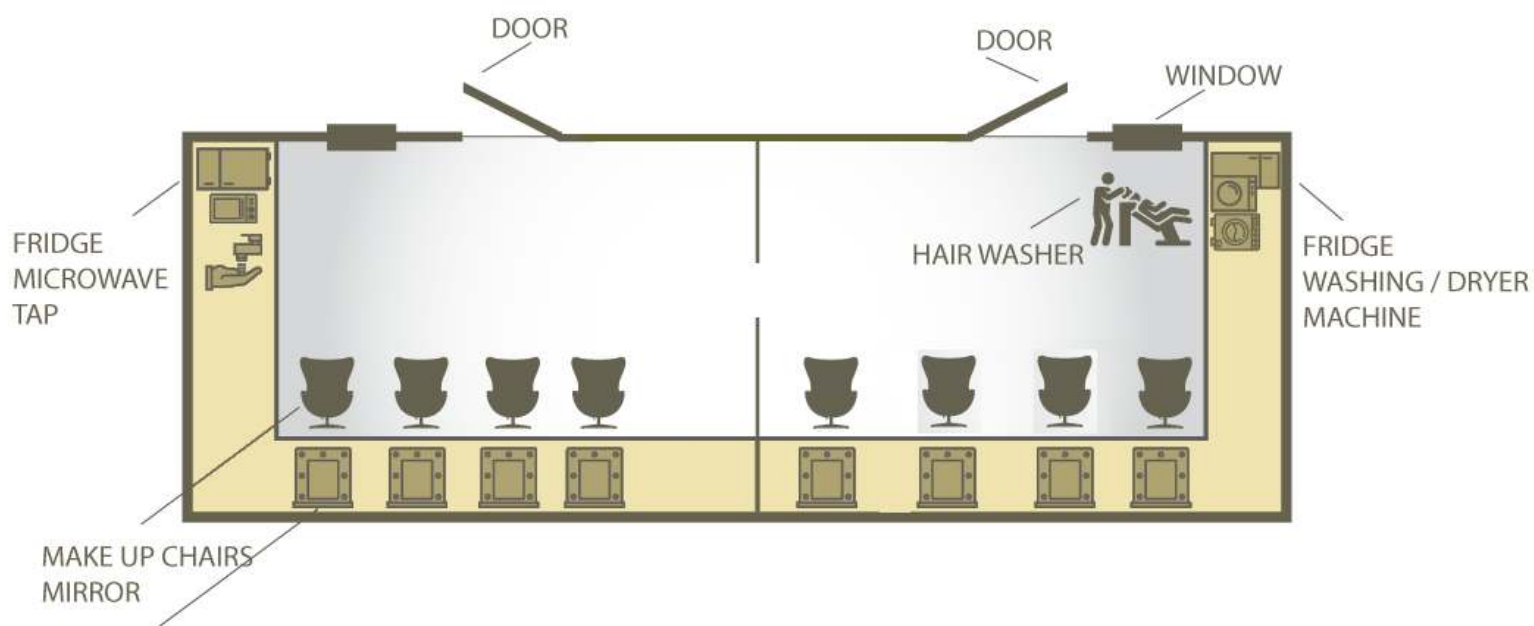

## 8 position Makeup trailer

WDW-343

### Dimensions:

Length: 10 m

Width: 2.5 m